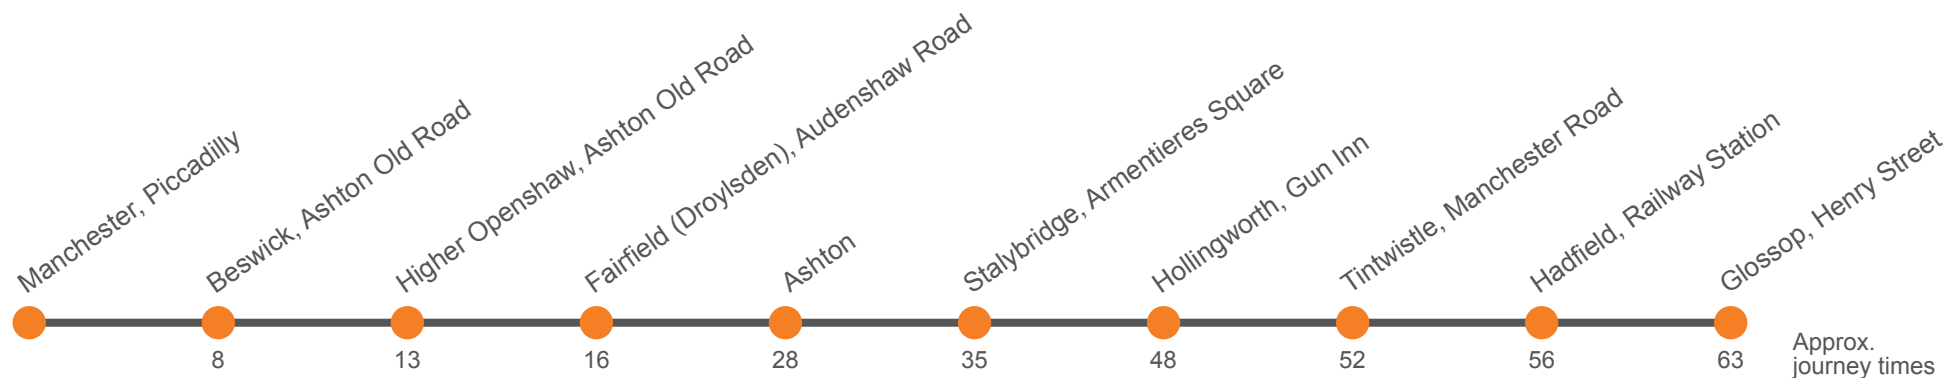

219

Manchester - Ashton under Lyne - Stalybridge - Glossop night service

Effective from: 24/07/2023

Stagecoach Manchester

Friday night / early hours of Saturday

Manchester, Piccadilly Stop EQ	0240
Beswick, Kay Street Stop A	0248
Higher Openshaw, Ashton Old Road, Morrisons Stop E	0253
Fairfield (Droylsden), The Trough	0256
Ashton-under-Lyne, Ashton Interchange Stand E	0308
Stalybridge, Armentieres Square Stop D	0315
Hollingworth, Gun Inn	0328
Tintwistle, New Road	0332
Hadfield, Railway Station	0336
Glossop, Henry Street Stop A	0343

219

Manchester - Ashton under Lyne - Stalybridge - Glossop night service

Effective from: 24/07/2023

Stagecoach Manchester

Saturday night / early hours of Sunday

Manchester, Piccadilly Stop EQ	0240
Beswick, Kay Street Stop A	0248
Higher Openshaw, Ashton Old Road, Morrisons Stop E	0253
Fairfield (Droylsden), The Trough	0256
Ashton-under-Lyne, Ashton Interchange Stand E	0308
Stalybridge, Armentieres Square Stop D	0316
Hollingworth, Gun Inn	0329
Tintwistle, New Road	0333
Hadfield, Railway Station	0337
Glossop, Henry Street Stop A	0344