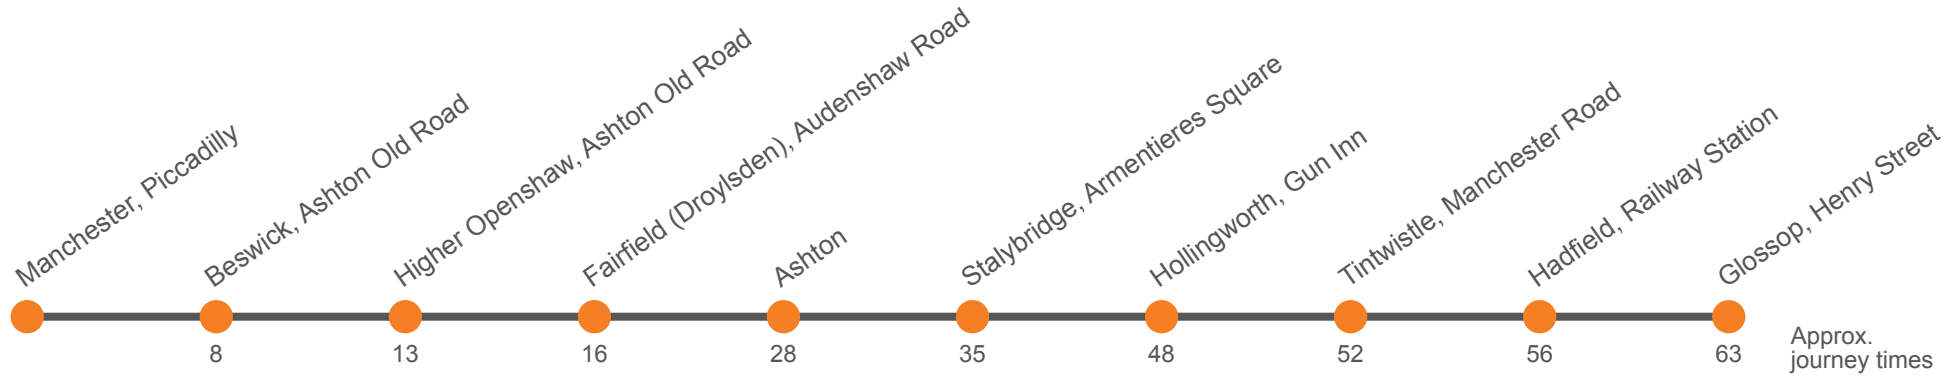

219

Manchester - Ashton under Lyne - Stalybridge - Glossop night service

Effective from: 24/07/2023

Stagecoach Manchester

Friday night / early hours of Saturday

Manchester, Piccadilly Stop EQ	0240
Beswick, Kay Street Stop A	0248
Higher Openshaw, Ashton Old Road, Morrisons Stop E	0253
Fairfield (Droylsden), The Trough	0256
Ashton-under-Lyne, Ashton Interchange Stand E	0308
Stalybridge, Armentieres Square Stop D	0315
Hollingworth, Gun Inn	0328
Tintwistle, New Road	0332
Hadfield, Railway Station	0336
Glossop, Henry Street Stop A	0343

219

Manchester - Ashton under Lyne - Stalybridge - Glossop night service

Effective from: 24/07/2023

Stagecoach Manchester

Saturday night / early hours of Sunday

Manchester, Piccadilly Stop EQ	0240
Beswick, Kay Street Stop A	0248
Higher Openshaw, Ashton Old Road, Morrisons Stop E	0253
Fairfield (Droylsden), The Trough	0256
Ashton-under-Lyne, Ashton Interchange Stand E	0308
Stalybridge, Armentieres Square Stop D	0316
Hollingworth, Gun Inn	0329
Tintwistle, New Road	0333
Hadfield, Railway Station	0337
Glossop, Henry Street Stop A	0344